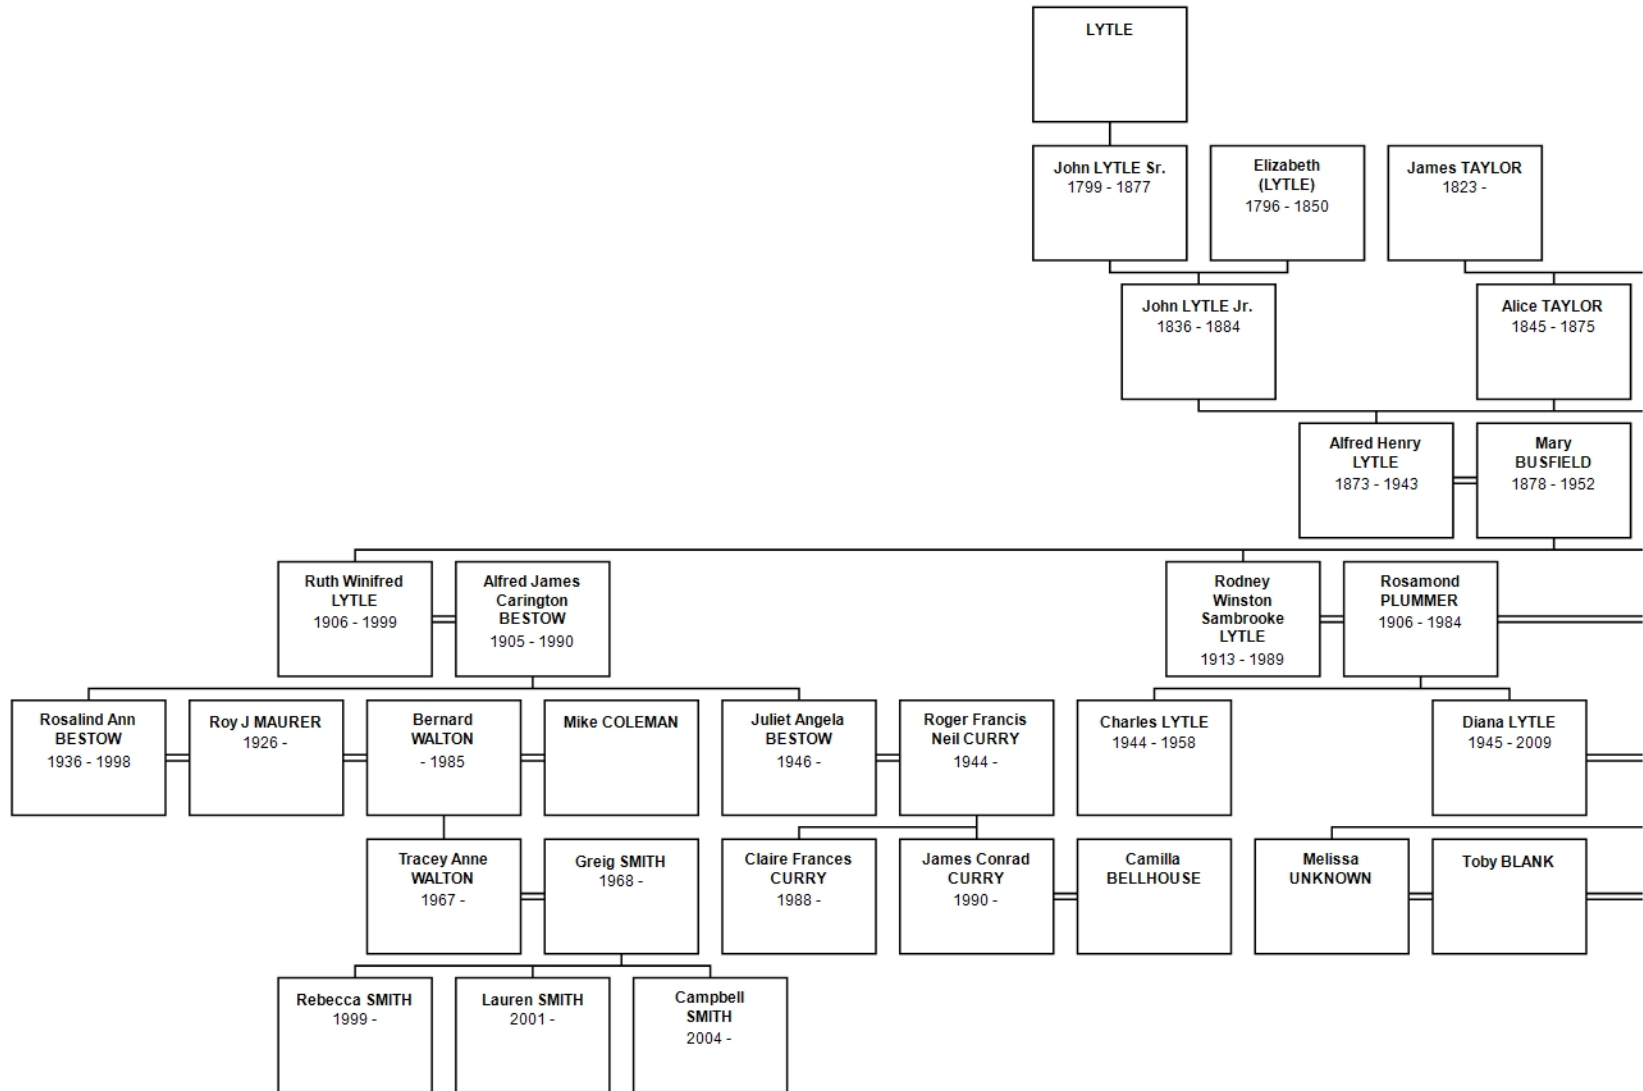

# Hourglass Chart for Alfred Henry LYTLE

Sarah  
(TAYLOR)  
1821 -

John Taylor  
LYTLE  
1866 - 1944

Edward Arthur  
LYTLE Sr.  
1871 - 1952

Cicity J  
DOERING

Alexander  
Dalmain LYTLE  
1916 - 1989

Gwyeria Doris  
PRYOR  
1914 - 2003

First HUSBAND

David FULLER  
- 2009

Second  
HUSBAND

Christopher  
Rodney LYTLE  
1940 -

Kathleen  
Lenore  
CREGON

Richard  
Godfrey LYTLE  
1946 -

Linda Mae  
RISSER

Jeremy Alfred  
LYTLE  
1949 -

Elizabeth Julia  
LOCATELLI

Second  
HUSBAND

Michelle  
UNKNOWN

Nicholas  
BLANK

Second  
HUSBAND

Erin A LYTLE  
1975 -

Nerissa LYTLE  
1978 -

Cassandra  
LYTLE  
1985 -